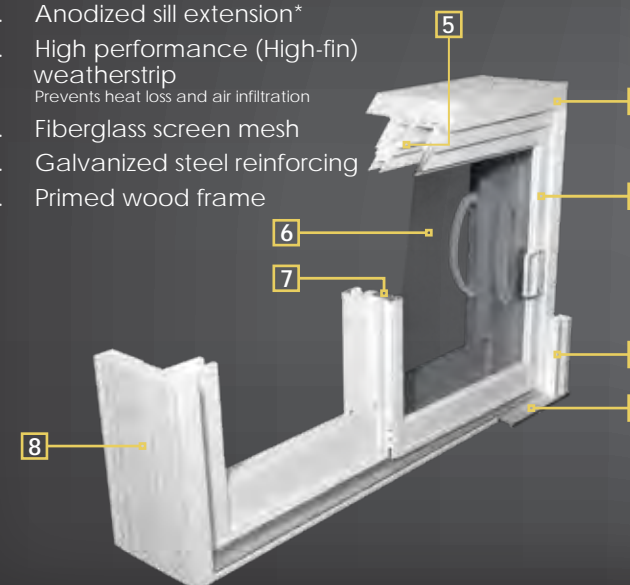

Grill Options:

1. PVC capped exterior frame
2. Sturdy extruded aluminum screen frame
3. PVC brick mould*
4. Anodized sill extension*
5. High performance (High-fin) weatherstrip
  Prevents heat loss and air infiltration
6. Fiberglass screen mesh
7. Galvanized steel reinforcing
8. Primed wood frame